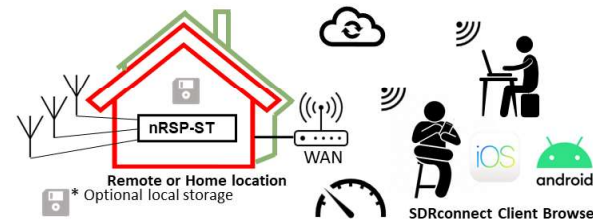

nRSP-ST use-cases and mode examples

High Speed LAN

- Full IQ
- IQ Lite
- Compact (Audio +Spectrum)
- Access and control remote recording

High Speed Internet (WAN)

- Possible Full IQ at lower sample rates
- IQ Lite
- Compact (Audio +Spectrum)
- Access and control remote recording

Lower Internet speeds (WAN)

- IQ Lite
- Compact (Audio +Spectrum)
- Access and control remote recording

SDRconnect for web browsers (e.g. including iOS & Android)

- Compact (Audio +Spectrum)
- Access and control remote recording