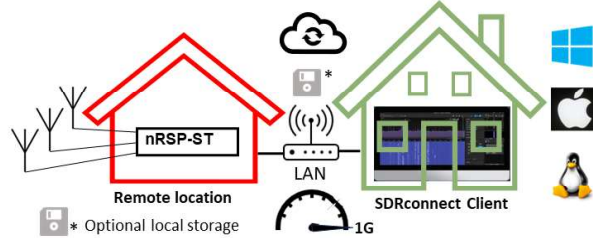

nRSP-ST use-cases and mode examples

High Speed LAN

- Full IQ
- IQ Lite
- Compact (Audio +Spectrum)
- Access and control remote recording

High Speed Internet (WAN)

- Possible Full IQ at lower sample rates
- IQ Lite
- Compact (Audio +Spectrum)
- Access and control remote recording

Lower Internet speeds (WAN)

- IQ Lite
- Compact (Audio +Spectrum)
- Access and control remote recording

SDRconnect for web browsers (e.g. including iOS & Android)

- Compact (Audio +Spectrum)
- Access and control remote recording