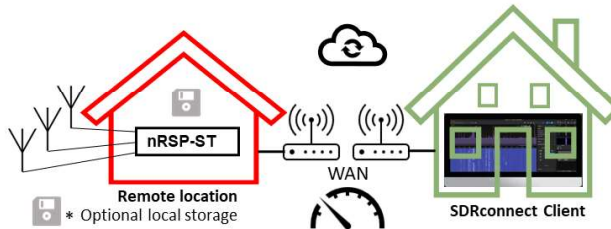

nRSP-ST use-cases and mode examples

High Speed LAN

- Full IQ
- IQ Lite
- Compact (Audio +Spectrum)
- Access and control remote recording

High Speed Internet (WAN)

- Possible Full IQ at lower sample rates
- IQ Lite
- Compact (Audio +Spectrum)
- Access and control remote recording

Lower Internet speeds (WAN)

- IQ Lite
- Compact (Audio +Spectrum)
- Access and control remote recording

SDRconnect for web browsers (e.g. including iOS & Android)

- Compact (Audio +Spectrum)
- Access and control remote recording

Multiple users

- Mixture of SDRconnect web browsers and regular SDRconnect clients
- Modes depend on end-to-end internet speeds

For the latest information on availability, go to www.SDRplay.com/nRSPst

Sept 2024