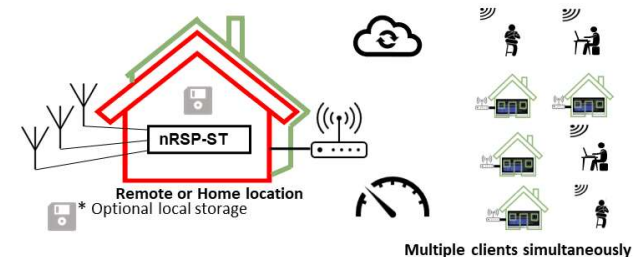

nRSP-ST use-cases and mode examples

High Speed LAN

- Full IQ
- IQ Lite
- Compact (Audio +Spectrum)
- Access and control remote recording

High Speed Internet (WAN)

- Possible Full IQ at lower sample rates
- IQ Lite
- Compact (Audio +Spectrum)
- Access and control remote recording

Lower Internet speeds (WAN)

- IQ Lite
- Compact (Audio +Spectrum)
- Access and control remote recording

SDRconnect for web browsers (e.g. including iOS & Android)

- Compact (Audio +Spectrum)
- Access and control remote recording

Multiple users

- Mixture of SDRconnect web browsers and regular SDRconnect clients
- Modes depend on end-to-end internet speeds

For the latest information on availability, go to www.SDRplay.com/nRSPst

Sept 2024