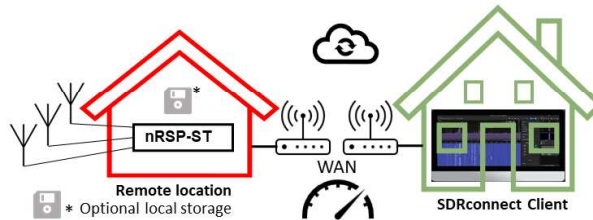

nRSP-ST use-cases and mode examples

High Speed LAN

- Full IQ
- IQ Lite
- Compact (Audio +Spectrum)
- Access and control remote recording

High Speed Internet (WAN)

- Possible Full IQ at lower sample rates
- IQ Lite
- Compact (Audio +Spectrum)
- Access and control remote recording

Lower Internet speeds (WAN)

- IQ Lite
- Compact (Audio +Spectrum)
- Access and control remote recording

SDRconnect for web browsers (e.g. including iOS & Android)

- Compact (Audio +Spectrum)
- Access and control remote recording

Multiple users

- Mixture of SDRconnect web browsers and regular SDRconnect clients
- Modes depend on end-to-end internet speeds

For the latest information on availability, go to www.SDRplay.com/nRSPst

Sept 2024